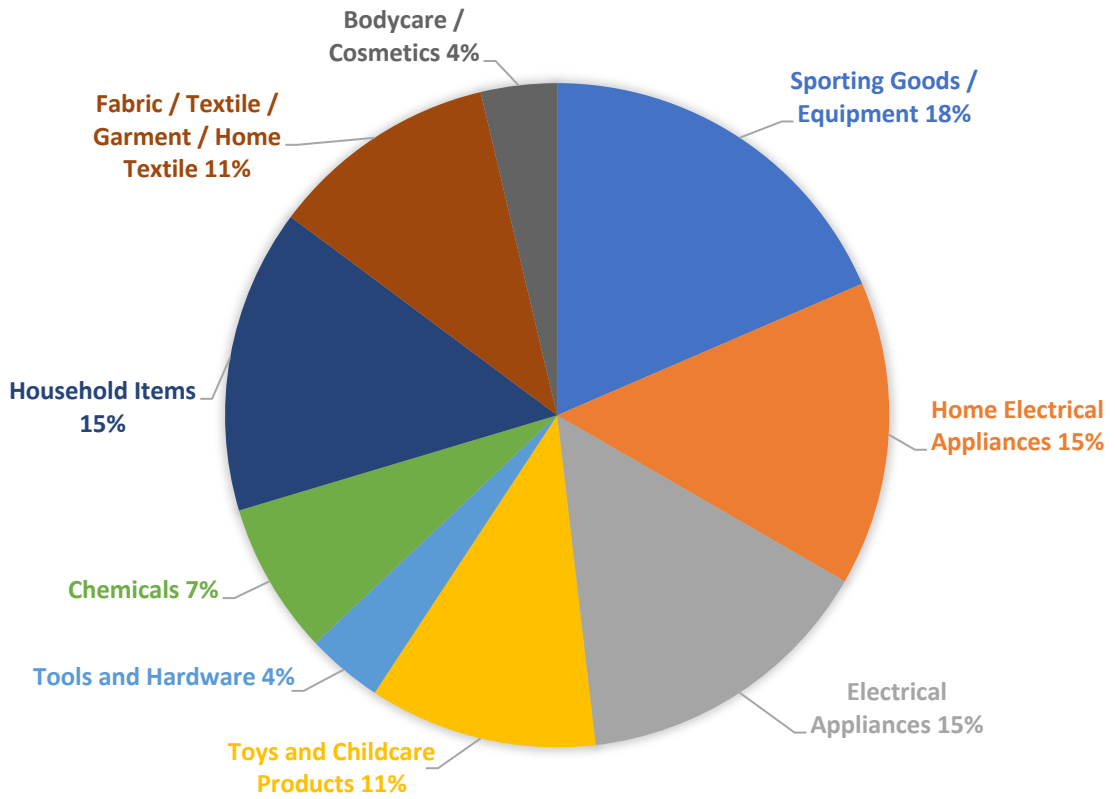

US RECALLS (PRODUCT CATEGORIES)

Product Categories	Frequency
Sporting Goods / Equipment	5
Home Electrical Appliances	4
Electrical Appliances	4
Toys and Childcare Products	3
Tools and Hardware	1
Chemicals	2
Household Items	4
Fabric / Textile / Garment / Home Textile	3
Bodycare / Cosmetics	1