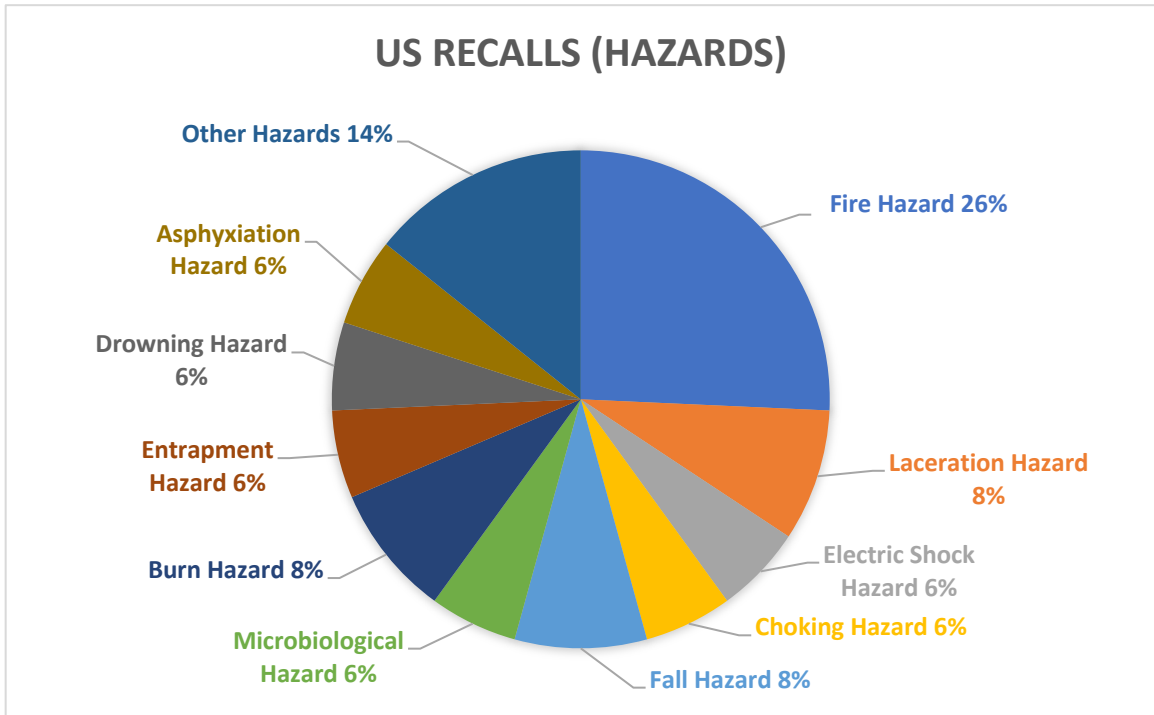

Title United States (US) Recalls Summary (01 December 2022 to 31 December 2022)

Abstract In the US, when hazards are identified in consumer products, they will be recalled and published in the [Consumer Product Safety Commission \(CPSC\) Recent Recalls](#) on the CPSC website, which is updated daily. The US recalls from 01 December 2022 to 31 December 2022 are summarized below:

Detail

Hazards	Frequency
Fire Hazard	9
Laceration Hazard	3
Electric Shock Hazard	2
Choking Hazard	2
Fall Hazard	3
Microbiological Hazard	2
Burn Hazard	3
Entrapment Hazard	2
Drowning Hazard	2
Asphyxiation Hazard	2
Other Hazards*	5